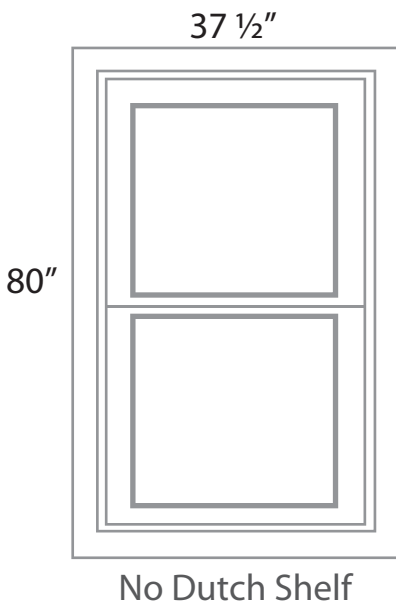

Technical Specifications For MDD Prehung Systems

Net Frame Dimensions (NFD)

36" x 80" (Inswing)

36" x 80" (Outswing)

Technical Specifications For MDD Prehung Systems

Net Frame Dimensions (NFD)

32" x 80" (Inswing)

No Dutch Shelf

With Dutch Shelf

32" x 80" (Outswing)

No Dutch Shelf

With Dutch Shelf