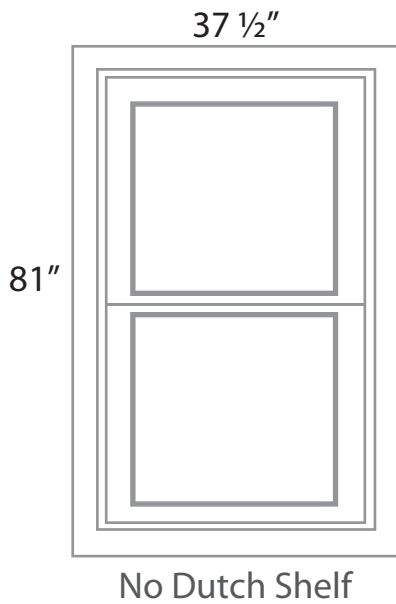

Technical Specifications For MDD Prehung Systems

Net Frame Dimensions (NFD)

36" x 80" (Inswing)

36" x 80" (Outswing)

Technical Specifications For MDD Prehung Systems

Net Frame Dimensions (NFD)

32" x 80" (Inswing)

No Dutch Shelf

With Dutch Shelf

32" x 80" (Outswing)

No Dutch Shelf

With Dutch Shelf