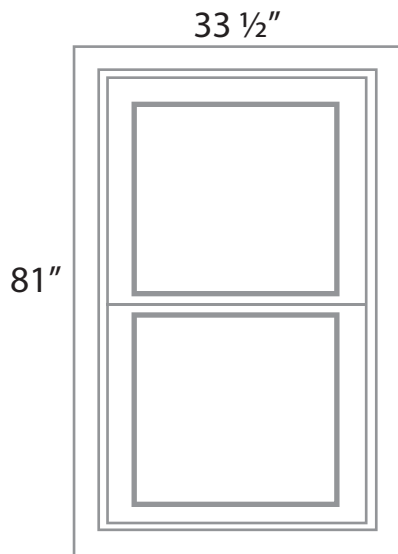

Technical Specifications For MDD Prehung Systems

Net Frame Dimensions (NFD)

36" x 80" (Inswing)

36" x 80" (Outswing)

Technical Specifications For MDD Prehung Systems

Net Frame Dimensions (NFD)

32" x 80" (Inswing)

No Dutch Shelf

With Dutch Shelf

32" x 80" (Outswing)

No Dutch Shelf

With Dutch Shelf