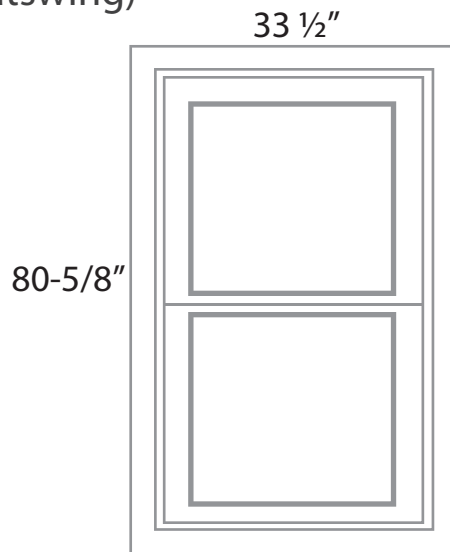

Technical Specifications For MDD Prehung Systems

Net Frame Dimensions (NFD)

36" x 80" (Inswing)

36" x 80" (Outswing)

Technical Specifications For MDD Prehung Systems

Net Frame Dimensions (NFD)

32" x 80" (Inswing)

No Dutch Shelf

With Dutch Shelf

32" x 80" (Outswing)

No Dutch Shelf

With Dutch Shelf