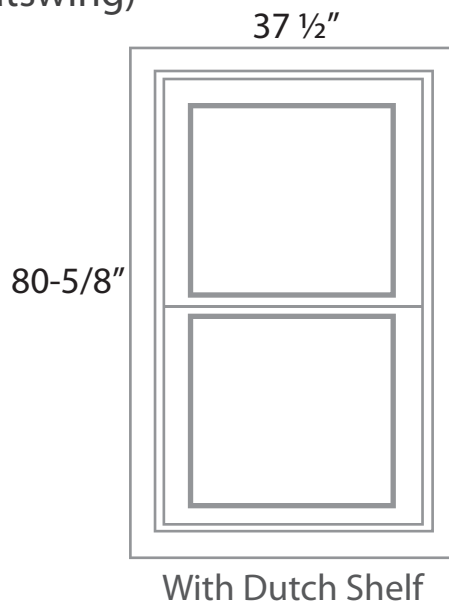

Technical Specifications For MDD Prehung Systems

Net Frame Dimensions (NFD)

36" x 80" (Inswing)

36" x 80" (Outswing)

Technical Specifications For MDD Prehung Systems

Net Frame Dimensions (NFD)

32" x 80" (Inswing)

No Dutch Shelf

With Dutch Shelf

32" x 80" (Outswing)

No Dutch Shelf

With Dutch Shelf