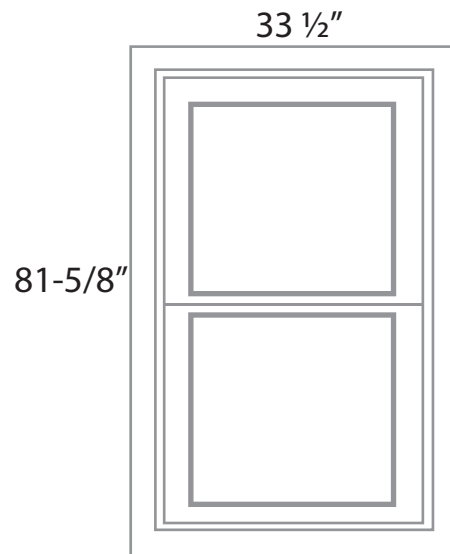

Technical Specifications For MDD Prehung Systems

Net Frame Dimensions (NFD)

36" x 80" (Inswing)

36" x 80" (Outswing)

Technical Specifications For MDD Prehung Systems

Net Frame Dimensions (NFD)

32" x 80" (Inswing)

No Dutch Shelf

With Dutch Shelf

32" x 80" (Outswing)

No Dutch Shelf

With Dutch Shelf