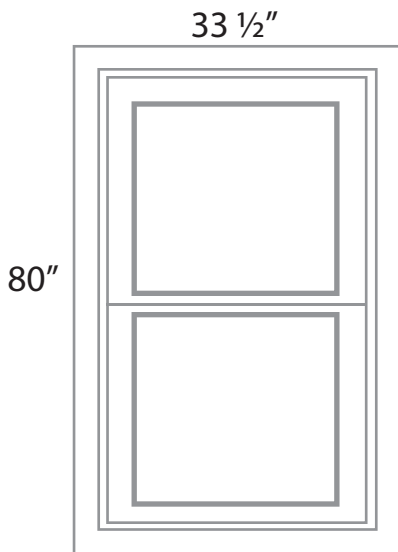

Technical Specifications For MDD Prehung Systems

Net Frame Dimensions (NFD)

36" x 80" (Inswing)

36" x 80" (Outswing)

Technical Specifications For MDD Prehung Systems

Net Frame Dimensions (NFD)

32" x 80" (Inswing)

No Dutch Shelf

With Dutch Shelf

32" x 80" (Outswing)

No Dutch Shelf

With Dutch Shelf