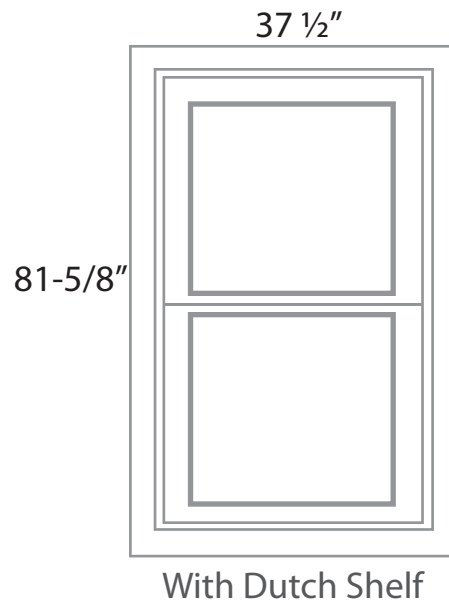

Technical Specifications For MDD Prehung Systems

Net Frame Dimensions (NFD)

36" x 80" (Inswing)

36" x 80" (Outswing)

Technical Specifications For MDD Prehung Systems

Net Frame Dimensions (NFD)

32" x 80" (Inswing)

No Dutch Shelf

With Dutch Shelf

32" x 80" (Outswing)

No Dutch Shelf

With Dutch Shelf